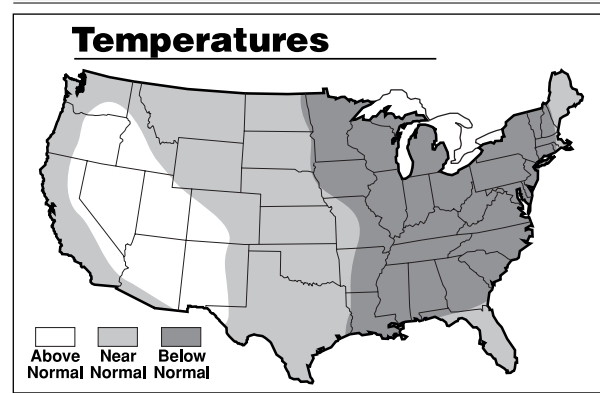

THE WEEK AHEAD